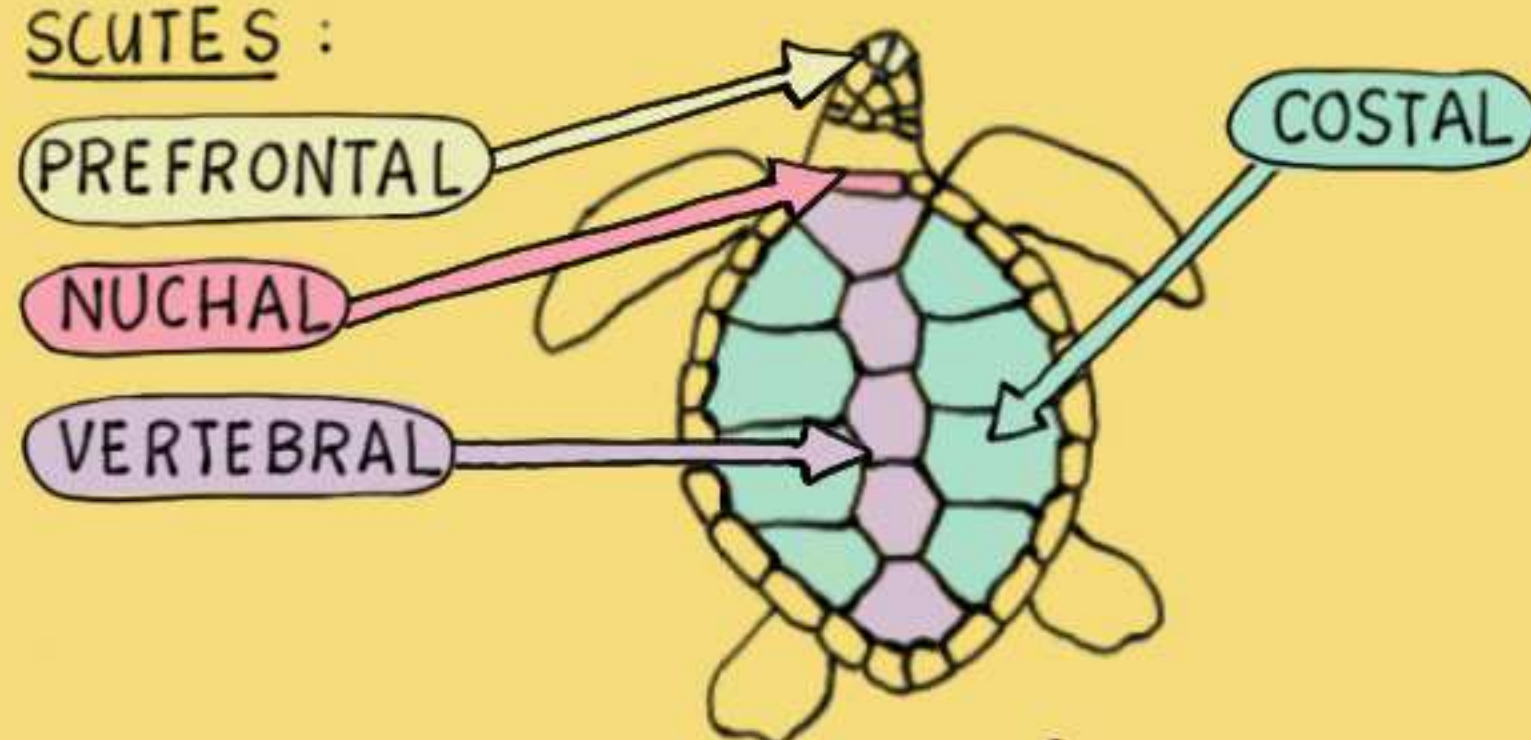

SEA TURTLES

of SRI LANKA

SCUTES :

PREFRONTAL

NUCHAL

VERTEBRAL

COSTAL

IUCN STATUS:

○ DATA INSUFFICIENT

● VULNERABLE

● ENDANGERED

● CRITICALLY ENDANGERED

HAWKSBILL

COSTALS : 4 PAIRS
- FIRST PAIR NOT IN CONTACT
WITH NUCHAL SCUTE
PREFRONTALS : 2 PAIRS
POINTED, HOOKED BEAK

GREEN

COSTALS : 4 PAIRS
- FIRST PAIR NOT IN
CONTACT WITH NUCHAL
SCUTE
PREFRONTALS : 1 PAIR
TOOTHED BEAK