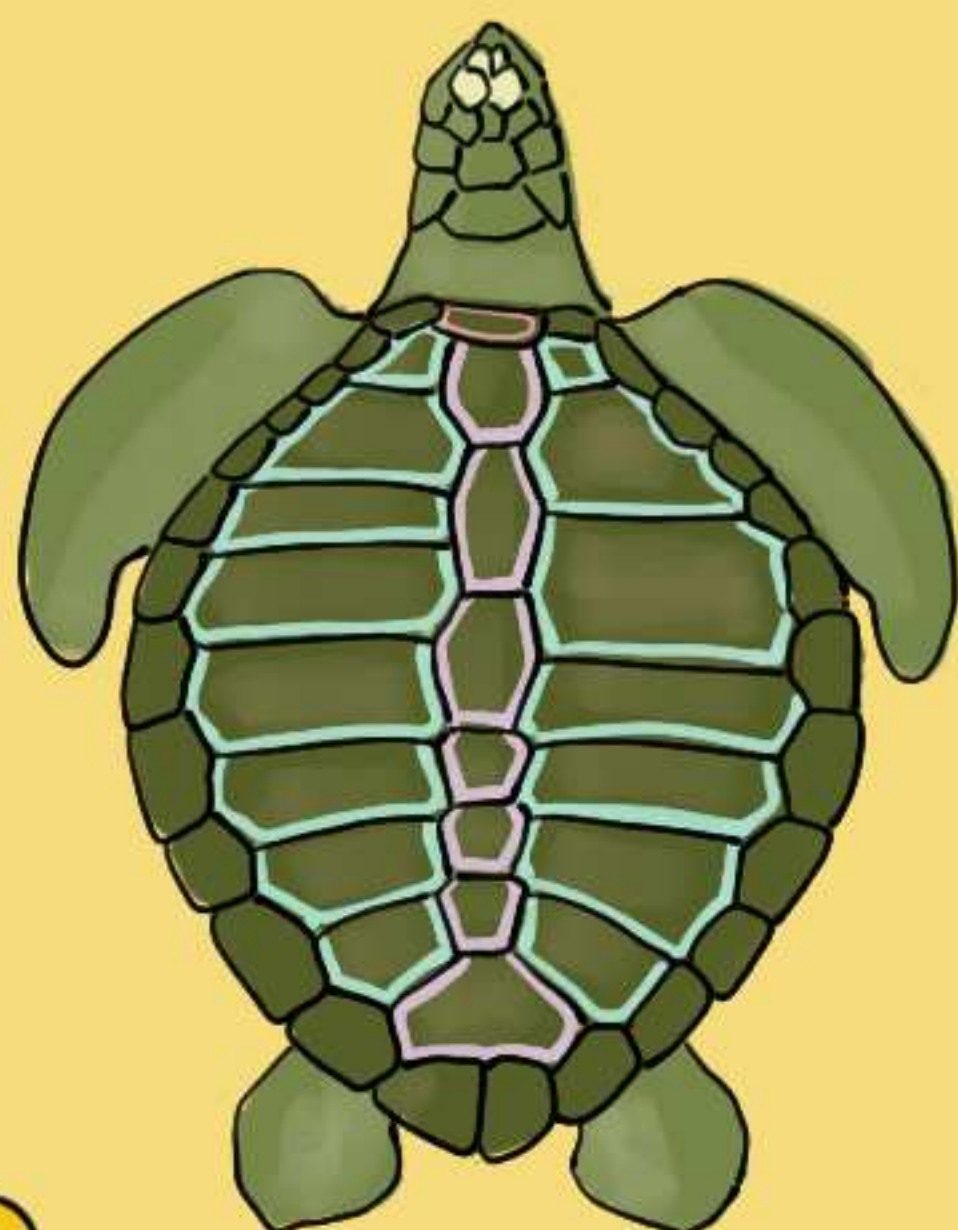

SEA TURTLES

of SRI LANKA

SCUTES :

PREFRONTAL

NUCHAL

VERTEBRAL

COSTAL

IUCN STATUS:

○ DATA INSUFFICIENT

● VULNERABLE

● ENDANGERED

● CRITICALLY ENDANGERED

HAWKSBILL

COSTALS : 4 PAIRS
- FIRST PAIR NOT IN CONTACT
WITH NUCHAL SCUTE
PREFRONTALS : 2 PAIRS
POINTED, HOOKED BEAK

GREEN

COSTALS : 4 PAIRS
- FIRST PAIR NOT IN
CONTACT WITH NUCHAL
SCUTE
PREFRONTALS : 1 PAIR
TOOTHED BEAK

OLIVE RIDLEY

COSTALS : 5-9 PAIRS
- FIRST PAIR IN CONTACT
WITH NUCHAL SCUTE
PREFRONTALS : 2 PAIRS

LOGGERHEAD

COSTALS : 5 PAIRS
- FIRST PAIR IN CONTACT
WITH NUCHAL SCUTE
PREFRONTALS : 2 PAIRS
LARGE HEAD

LEATHERBACK