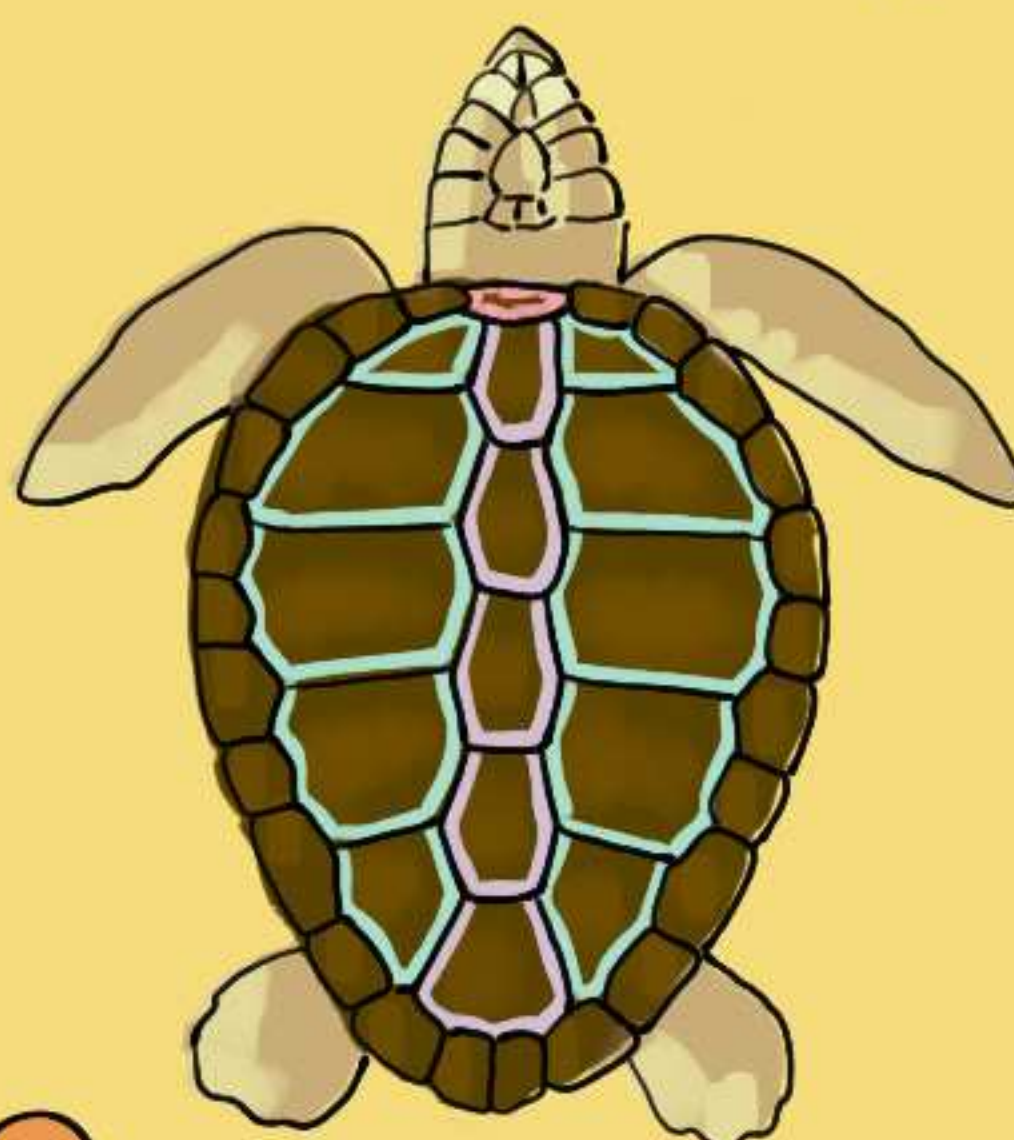

LOGGERHEAD

COSTALS : 5 PAIRS
- FIRST PAIR IN CONTACT
WITH NUCHAL SCUTE
PREFRONTALS : 2 PAIRS
LARGE HEAD